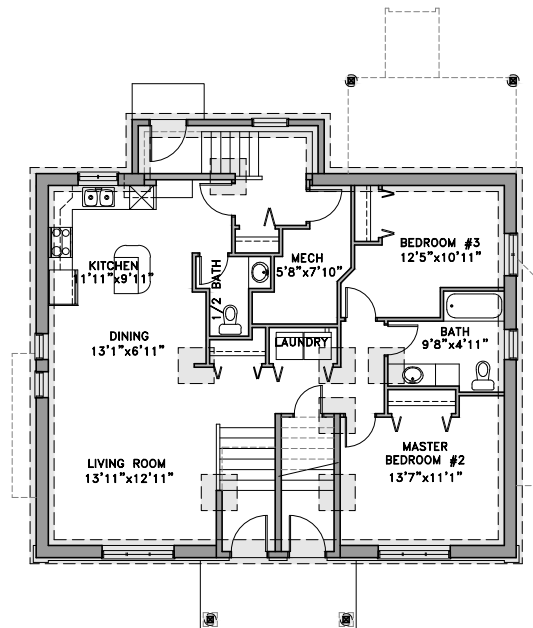

BEDROOMS - 4

BUILDING AREA:  
 UPPER LEVEL: 1,340 SQ. FT.  
 LOWER LEVEL: 1,352 SQ. FT.  
 TOTAL: 2,692 SQ. FT.

UPPER LEVEL

LOWER LEVEL