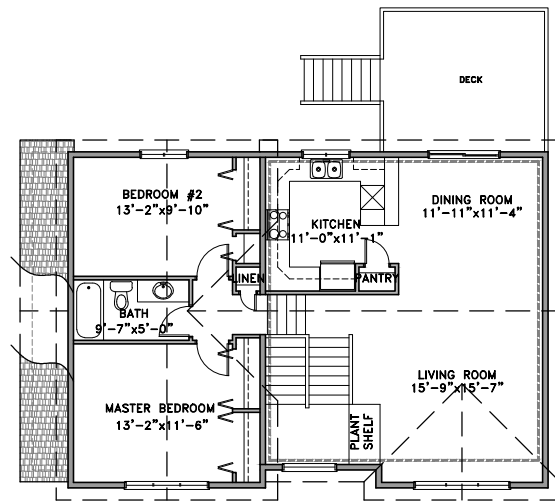

BEDROOMS - 3

BUILDING AREA:  
 UPPER FLOORS: 1,106 SQ. FT.  
 LOWER FLOOR: 636 SQ. FT.  
 TOTAL: 1,742 SQ. FT.

ADDITIONAL SPACES:  
 GARAGE: 504 SQ. FT.

LOWER LEVEL

UPPER LEVEL

www.LikeHomeDesign.com

THESE DRAWINGS  
 MAY NOT BE  
 REPRODUCED OR  
 USED BY ANYONE,  
 EITHER IN TOTAL  
 OR IN PART.