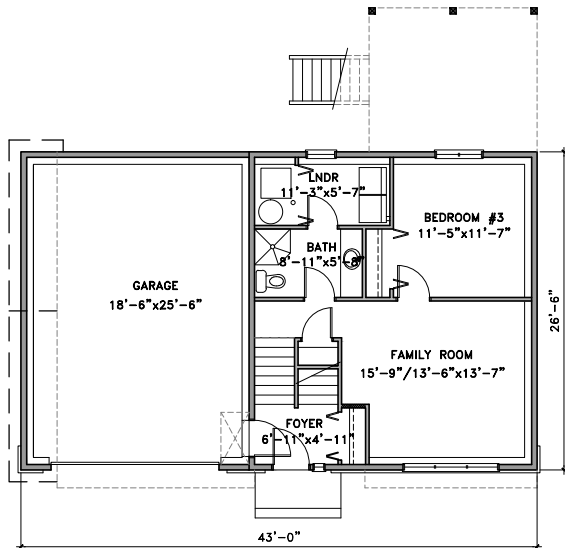

BEDROOMS - 3

BUILDING AREA:  
 UPPER FLOORS: 1,106 SQ. FT.  
 LOWER FLOOR: 636 SQ. FT.  
 TOTAL: 1,742 SQ. FT.

ADDITIONAL SPACES:  
 GARAGE: 504 SQ. FT.

LOWER LEVEL

UPPER LEVEL

www.LikeHomeDesign.com

THESE DRAWINGS  
 MAY NOT BE  
 REPRODUCED OR  
 USED BY ANYONE,  
 EITHER IN TOTAL  
 OR IN PART.